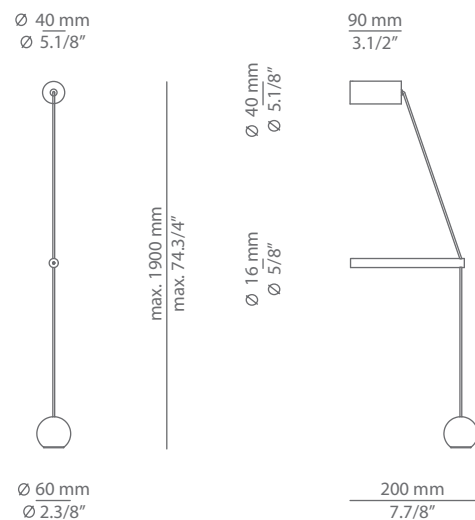

Special instructions